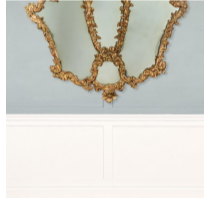

Adam Calvert Bentley and Ardgowan Antiques

Call +44 7545 220052

18th Century Regence Mirror or Overmantel

£6,950

A large and very unusual mirror or overmantel with four cartouche-shaped plates divided by a scrolling acanthus leaf and foliate-carved frame with traces of gilding over the gesso ground

SKU: C4595

Height: 139 cm (54.5 inches)

Width: 151 cm (59 inches)

Year: Italian or Portuguese, circa 1740

Provenance:

Nicky Haslam

This interesting mirror seems to be based on the design of a State Coach