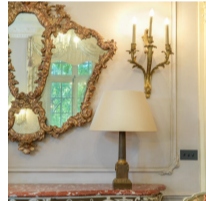

Adam Calvert Bentley and Ardgowan Antiques

Call +44 7545 220052

18th Century Regence Mirror or Overmantel

£6,950

A large and very unusual mirror or overmantel with four cartouche-shaped plates divided by a scrolling acanthus leaf and foliate-carved frame with traces of gilding over the gesso ground

SKU: C4595

Height: 139 cm (54.5 inches)

Width: 151 cm (59 inches)

Year: Italian or Portuguese, circa 1740

Provenance:

Nicky Haslam

This interesting mirror seems to be based on the design of a State Coach