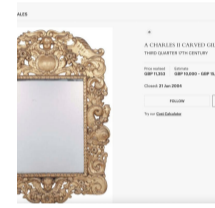

Adam Calvert Bentley and Ardgowan Antiques

Call +44 7545 220052

Antique Charles II Mirror

£5,400

A rare Charles II carved mirror, the original, bevelled and mercurial silvered plate within an oak leaf slip, encompassed by a pierced frame of scrollwork and husk carved surround with scallop shell corners. Originally silver-gilt which has now tarnished

SKU: C4404

Height: 76 cm (30 inches)

Width: 56 cm (22 inches)

Year: English. Circa 1660

A related mirror, also originally silvered though now gilt, was sold Christies London, 21 Jun 2004, lot 96 (illustrated)