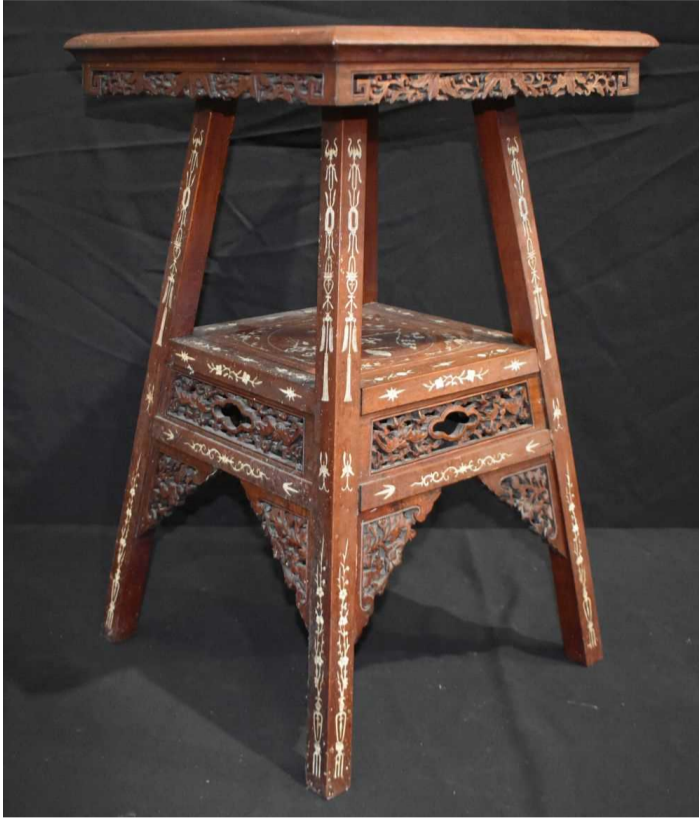

Adam Calvert Bentley and Ardgowan Antiques

Call +44 7545 220052

Chinese Inlaid Hardwood Table

£750

A late 19th century hardwood two tier table inlaid with bone, with splayed legs, decorated with intricate fretwork

SKU: A5680

Depth: 39 cm (15.25 inches)

Height: 64 cm (25 inches)

Width: 39 cm (15.25 inches)

Year: Chinese. 19th century