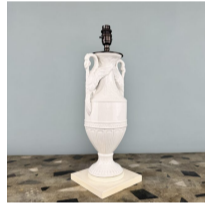

Adam Calvert Bentley and Ardgowan Antiques

Call +44 7545 220052

Antique Creamware Lamp Base

£450

A neoclassical creamware lamp base of fluted urn-shape with twin handles in the form of swans.

Wired for electricity with silk braided flex. This lamp can be wired in our workshop for use in any country

SKU: C4599a

Depth: 15 cm (6 inches)

Height: to top of urn 38cm (15 inches) [45 cm (18 inches) including fitting]

Width: 15 cm (6 inches)

Year: Italian, probably Naples. 19th Century

Provenance:

Nicky Haslam