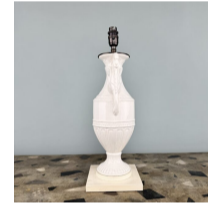

Adam Calvert Bentley and Ardgowan Antiques

Call +44 7545 220052

Antique Creamware Lamp Base

£450

A neoclassical creamware lamp base of fluted urn-shape with twin handles in the form of swans.

Wired for electricity with silk braided flex. This lamp can be wired in our workshop for use in any country

SKU: C4599a

Depth: 15 cm (6 inches)

Height: to top of urn 38cm (15 inches) [45 cm (18 inches) including fitting]

Width: 15 cm (6 inches)

Year: Italian, probably Naples. 19th Century

Provenance:

Nicky Haslam