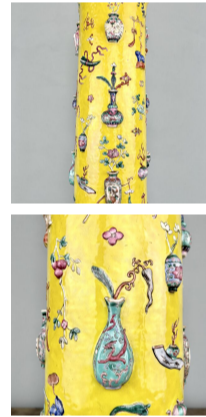

Adam Calvert Bentley and Ardgowan Antiques

Call +44 7545 220052

Antique Large Chinese "Sacred Objects" Vase Lamp

A Large Chinese vase mounted as a lamp. The cylindrical form modelled in relief with "thousand objects" or "sacred objects" and decorated in polychrome colours against an imperial yellow ground, Fitted for electricity with gilt-wood base and cover.

This lamp can be wired in our workshop for use in any country

SKU: N/A

Diameter: 20 cm (8 inches)

Height: 73 cm (28.75 inches) including bulb holder. 62 cm to top of vase

Year: Chinese. Jingdezhen, 19th century