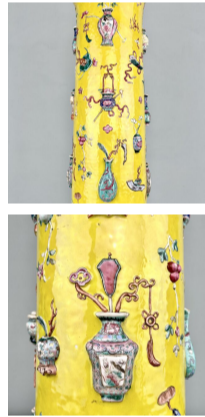

Adam Calvert Bentley and Ardgowan Antiques

Call +44 7545 220052

Antique Large Chinese "Sacred Objects" Vase Lamp

A Large Chinese vase mounted as a lamp. The cylindrical form modelled in relief with "thousand objects" or "sacred objects" and decorated in polychrome colours against an imperial yellow ground, Fitted for electricity with gilt-wood base and cover.

This lamp can be wired in our workshop for use in any country

SKU: N/A

Diameter: 20 cm (8 inches)

Height: 73 cm (28.75 inches) including bulb holder. 62 cm to top of vase

Year: Chinese. Jingdezhen, 19th century