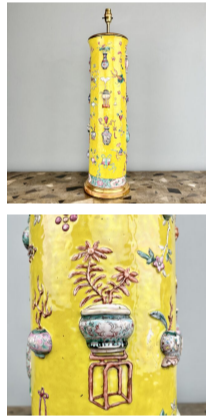

Adam Calvert Bentley and Ardgowan Antiques

Call +44 7545 220052

Antique Large Chinese "Sacred Objects" Vase Lamp

A Large Chinese vase mounted as a lamp. The cylindrical form modelled in relief with "thousand objects" or "sacred objects" and decorated in polychrome colours against an imperial yellow ground, Fitted for electricity with gilt-wood base and cover.

This lamp can be wired in our workshop for use in any country

SKU: N/A

Diameter: 20 cm (8 inches)

Height: 73 cm (28.75 inches) including bulb holder. 62 cm to top of vase

Year: Chinese. Jingdezhen, 19th century