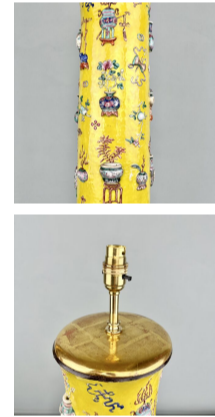

Adam Calvert Bentley and Ardgowan Antiques

Call +44 7545 220052

Antique Large Chinese "Sacred Objects" Vase Lamp

A Large Chinese vase mounted as a lamp. The cylindrical form modelled in relief with "thousand objects" or "sacred objects" and decorated in polychrome colours against an imperial yellow ground, Fitted for electricity with gilt-wood base and cover.

This lamp can be wired in our workshop for use in any country

SKU: N/A

Diameter: 20 cm (8 inches)

Height: 73 cm (28.75 inches) including bulb holder. 62 cm to top of vase

Year: Chinese. Jingdezhen, 19th century