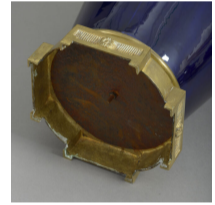

Adam Calvert Bentley and Ardgowan Antiques

Call +44 7545 220052

Pair of Antique Large Ormolu Mounted Vases or Lamps

£6,500

An exceptional pair of ormolu mounted porcelain vases on a very large scale. The cobalt-blue baluster shaped vases, possibly by Sèvres, mounted on each side with an exceptionally modelled ormolu mask of Medusa and standing on neo-classical ormolu bases. This pair of vases would make a wonderful pair of lamps.

SKU: C2401

Height: 67 cm (26.5 inches)

Width: 37 cm (14.5 inches)

Year: French. Circa 1860

Somewhat similar vases are shown in inventory drawings by Pugin of late 18th century pieces mounted by François Rémond