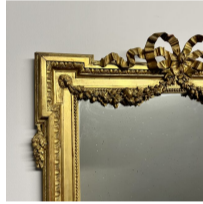

Adam Calvert Bentley and Ardgowan Antiques

Call +44 7545 220052

Louis XVI Style Gilt Mirror

£790

A Louis XVI style gilt wall mirror, the rectangular plate contained within a moulded border with egg-and-dart surround and ribbon-tied floral swag cresting between the extended corners. The perfect size for a bedroom, bathroom or powder-room

SKU: C4117

Height: 86 cm (34 inches)

Width: 72 cm (28.5 inches)

Year: French. Circa 1900

Provenance:

Paul Mitchell Ltd. New Bond St.