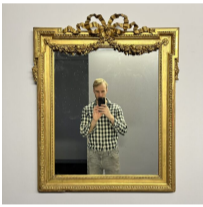

Adam Calvert Bentley and Ardgowan Antiques

Call +44 7545 220052

Louis XVI Style Gilt Mirror

£790

A Louis XVI style gilt wall mirror, the rectangular plate contained within a moulded border with egg-and-dart surround and ribbon-tied floral swag cresting between the extended corners. The perfect size for a bedroom, bathroom or powder-room

SKU: C4117

Height: 86 cm (34 inches)

Width: 72 cm (28.5 inches)

Year: French. Circa 1900

Provenance:

Paul Mitchell Ltd. New Bond St.