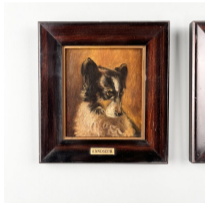

Adam Calvert Bentley and Ardgowan Antiques

Call +44 7545 220052

Pair of 19th Century Dog Portraits

£850

A charming pair of Victorian paintings of dogs, after Sir Edwin Lanseer. Each oil on panel and presented in polished wooden frames with labels.

SKU: C2843

Height: 22.5 cm (9 inches) framed

Width: 20.5 cm (8 inches) framed

Year: English. Circa 1880

Provenance:

Acquired from the Rector of Coltishall, Norfolk in 1960s who had in turn inherited them via family descent.