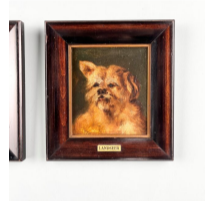

## Pair of 19th Century Dog Portraits

£850

A charming pair of Victorian paintings of dogs, after Sir Edwin Lanseer. Each oil on panel and presented in polished wooden frames with labels.

---

**SKU:** C2843

**Height:** 22.5 cm (9 inches) framed

**Width:** 20.5 cm (8 inches) framed

**Year:** English. Circa 1880