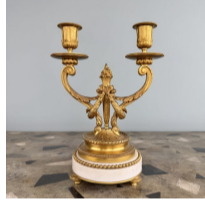

Adam Calvert Bentley and Ardgowan Antiques

Call +44 7545 220052

Pair of Louis XVI Style Gilt-Bronze and Marble Candelabra

£1,800

A pair of Louis XVI style gilt-bronze and marble candelabra in the manner of Delafosse, each with a pair of fluted urn sockets on scrolling branches flanking a flaming torch, on a circular base with toupie feet

SKU: A5620

Depth: 14 cm (5.5 inches)

Height: 28 cm (11 inches)

Width: 21 cm (8.25 inches)

Year: French. circa 1890

Delafosse [sometimes De la Fosse], Jean-Charles (1734-1789) was a French architect and draughtsman working in the Neoclassical style in France during the second half of the 18thC. He also designed decorations and engraved them himself and published his *Nouvelle Iconologie Historique* in 1769.