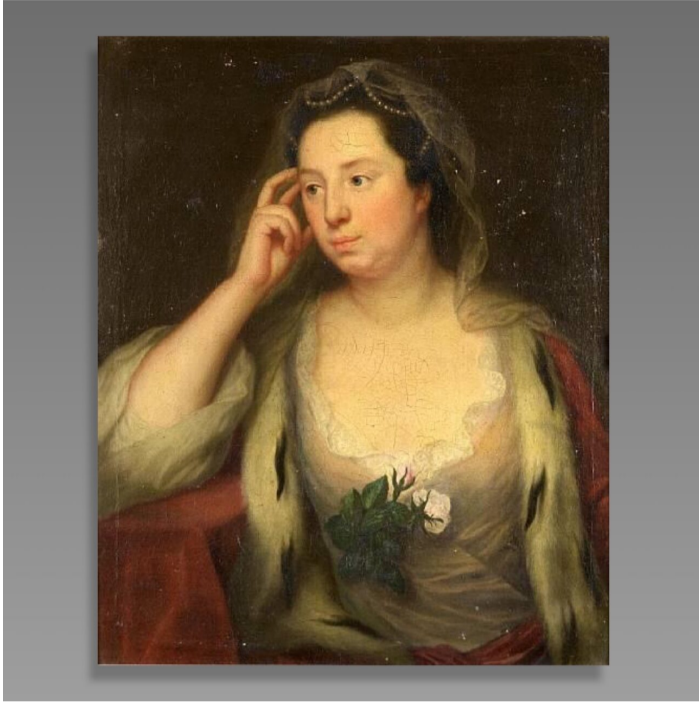

# Adam Calvert Bentley and Ardgowan Antiques

Call +44 7545 220052

**Antique Portrait of a Lady in the manner of Joseph Highmore**

**£2,800**

Portrait of a lady, half-length, wearing a cream dress and red robe trimmed with ermine, a veil and pearls in her hair

Oil on canvas. Presented in a giltwood frame

---

**SKU:** A5066

**Height:** 76.5 cm (30 inches) excluding frame

**Width:** 63 cm (24.75 inches) excluding frame

**Year:** mid 18th century

CIRCLE OF JOSEPH HIGHMORE (LONDON 1692-1780 CANTERBURY)