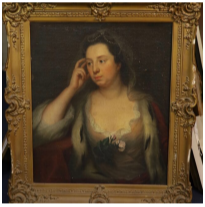

# Adam Calvert Bentley and Ardgowan Antiques

Call +44 7545 220052

**Antique Portrait of a Lady in the manner of Joseph Highmore**

**£2,800**

Portrait of a lady, half-length, wearing a cream dress and red robe trimmed with ermine, a veil and pearls in her hair

Oil on canvas. Presented in a giltwood frame

---

**SKU:** A5066

**Height:** 76.5 cm (30 inches) excluding frame

**Width:** 63 cm (24.75 inches) excluding frame

**Year:** mid 18th century

CIRCLE OF JOSEPH HIGHMORE (LONDON 1692-1780 CANTERBURY)