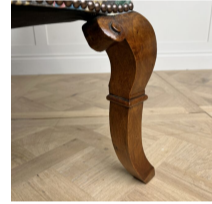

Adam Calvert Bentley and Ardgowan Antiques

Call +44 7545 220052

George I Walnut Banquette Sofa

An unusual George I walnut banquette settee, the high, upholstered, rectangular back and seat raised on square cabriole legs carved from walnut. Now covered in Ashdown black by Colefax & Fowler

SKU: A4703

Depth: 69 cm (27 inches)

Feet Height: 44 cm (17.5 inches)

Height: 121 cm (47.5 inches)

Width: 135 cm (53 inches)

Year: English Circa 1720

The four seat rails have been replaced though the back framework and all legs are original