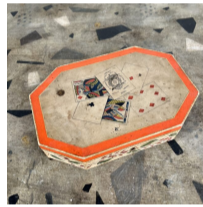

Adam Calvert Bentley and Ardgowan Antiques

Call +44 7545 220052

Regency Painted Games Box

An utterly charming Regency games box of elongated octagonal form and with tromp l'oeil cards within orange borders on the lid, the sides painted with flowers, the divided interiors with counters in the form cowrie shells

SKU: B4666

Depth: 15.5 cm (6.25 inches)

Height: 5 cm (2 inches)

Width: 23 cm (9 inches)

Year: early 19th century

The shells were imported from Africa, specifically for use as gaming counters