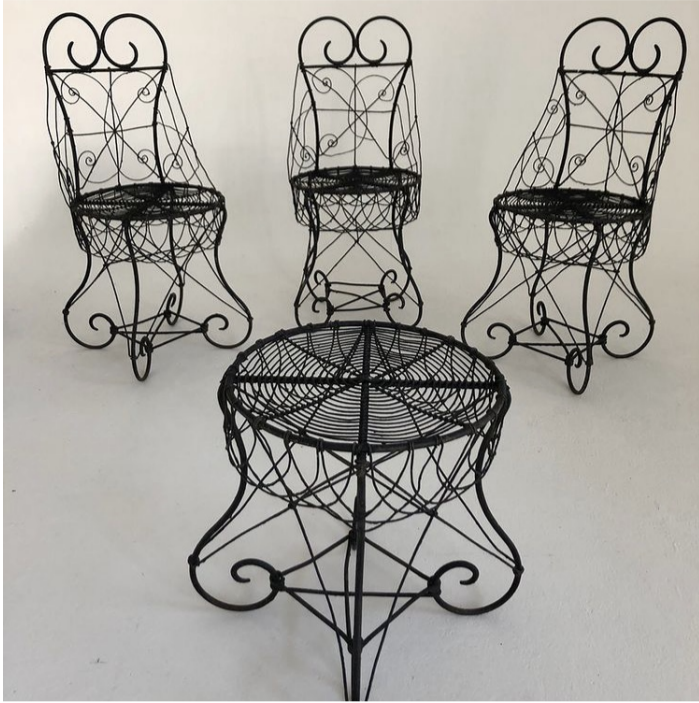

Adam Calvert Bentley and Ardgowan Antiques

Call +44 7545 220052

Set of Victorian Wire-Work Garden or Conservatory Furniture

£1,200

A set of Victorian wire-work garden or conservatory furniture consisting of three chairs and a glass-topped table en-suite

SKU: C2240

Depth: 41 cm (16 inches)

Feet Height: 35 cm (14 inches)

Height: 90 cm (35.5 inches)

Width: 41 cm (16 inches)

Year: Circa 1890