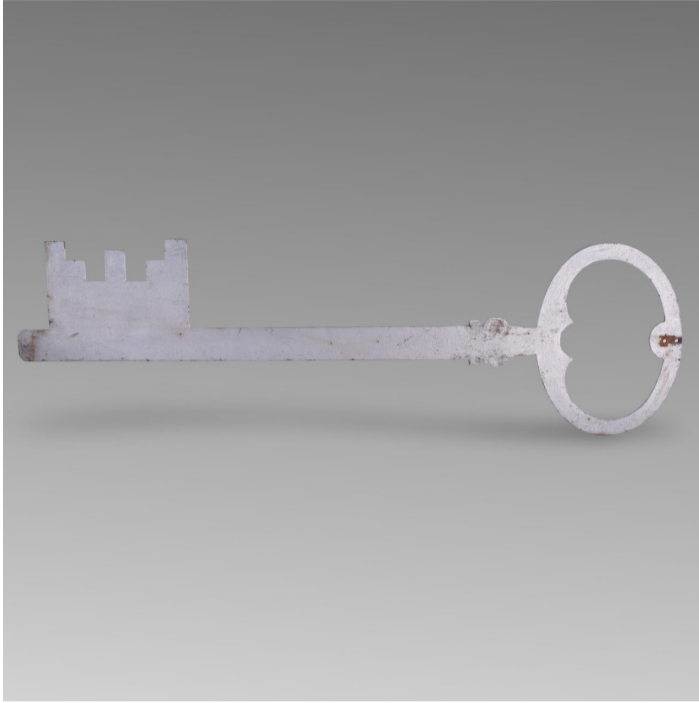

Adam Calvert Bentley and Ardgowan Antiques

Call +44 7545 220052

Antique Steel Locksmith Shop-Sign

£550

A large steel Locksmith shop-sign in the form of an oversized door-key

SKU: A4855

Length: 100 cm (39.5 inches)

Width: 18 cm (7 inches)

Year: English. Circa 1890