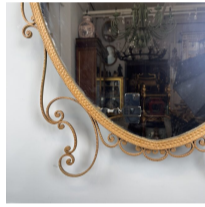

Adam Calvert Bentley and Ardgowan Antiques

Call +44 7545 220052

Antique Tôle and Wrought-Iron Mirror attributed to Pier-Luigi Colli

£1,450

A large tôleware and wrought-iron mirror attributed to Pier-Luigi Colli the shield-shaped plate contained within a hammered framework of scrolls and leaves

SKU: B4917

Height: 148 cm (58.25 inches)

Width: 90 cm (35.5 inches)

Year: Italian 1940s/50s

Pier Luigi Colli (1895-1968) studied at the Paris L'École Des Beaux Arts Decoratifs. He returned to Turin, Italy to lead the Colli family furniture business. Today, Colli is one of the most popular furniture factories in the antique and vintage market worldwide.