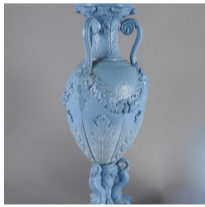

## Large Staffordshire Blue Stoneware Vase modelled by Elijah Taylor

An unusual Staffordshire blue stoneware vase and cover modelled by Elijah Taylor, the leaf-moulded lid pierced for use as a pastille-burner and with a small interior dish to hold the pastille, with triple scroll handles around the leaf-moulded neck, the body with oak garlands, satyr masks and large acanthus leaves, supported on a leafy socle with three adorsed dolphins; the base inscribed *E. Taylor*

---

**SKU:** B5079

**Height:** 59 cm (23 inches)

**Year:** second quarter of 19th century

Elijah Taylor, modeller in Staffordshire, 1816-1867